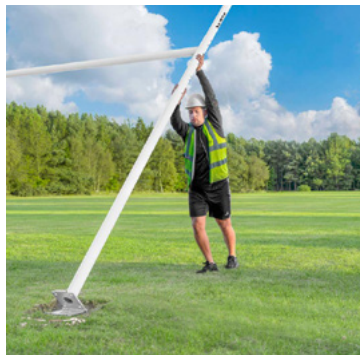

ALU80 HINGED RUGBY POSTS

SIZES

- 8m
- 10m
- 13m