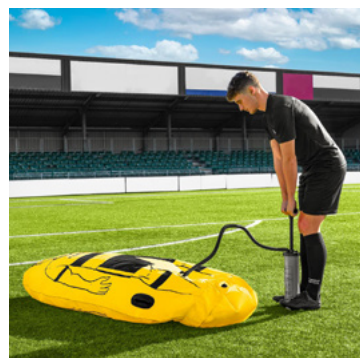

AIR MANNEQUINS

SIZE

- Junior
- Senior
- Jumbo

PACK SIZE

- Pack of 1
- Pack of 3
- Pack of 5

CARRY BAG

- Standard Bag
- Luxury Bag
- No Bag

OPTIONS

- With Pump
- Without Pump