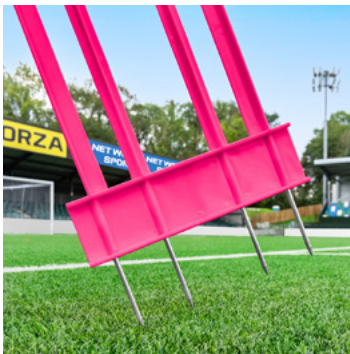

MANNEQUINS

MODELS • Freekick Mannequin • Mannequin Trolley	SIZES • Mini • Junior • Senior	OPTIONAL EXTRAS • Astro Bases • Carry Bag	COLOURS

ELITE MANNEQUINS

PACK SIZE • Pack of 1 • Pack of 3	OPTIONAL EXTRAS • Astro Bases • Carry Bag	COLOURS