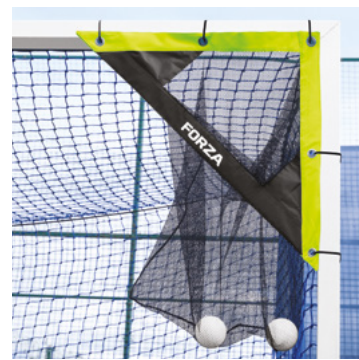

PROFLEX HOCKEY GOALS

SIZES

- 2.44 x 1.22m
- 3 x 2m
- 3.66 x 2.14m

PVC & TARGET HOCKEY GOALS

MODELS

1. PVC 10x6 Goal
2. PVC Mini Target Goal (8ft x 2.5ft)
3. 12 x 2' Hockey Target Goal
4. 3 x 2' Hockey Target Goal
5. Hockey Goal Corner Target