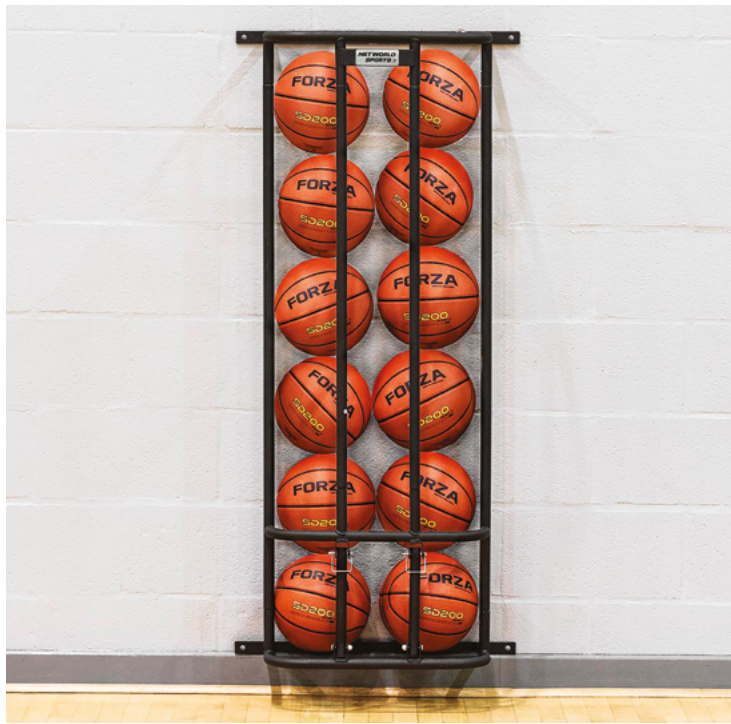

Find more products online www.networldsports.co.uk

WATCH ON
 YouTube

INGROUND BASKETBALL UNITS

MODELS

- Fixed Height Steel Basketball Unit (Glass Backboard)
- Adjustable Height Steel Basketball Unit (Glass Backboard)
- Alu80 Socketed Basketball Unit (Wooden Backboard)
- Adjustable Height Home Basketball Unit (Acrylic Backboard)

WALL MOUNTED UNITS & BACKBOARDS

WATCH ON
 YouTube

MODELS

- Wall Mounted Basketball Unit (Fixed Height)
- Fold To Wall Basketball Unit (Adjustable Height)
- Wall Mounted Glass Basketball Unit (Adjustable Height)
- Wall Mounted Polycarbonate Basketball Unit (Adjustable Height)
- Replacement Marine Plywood Backboards