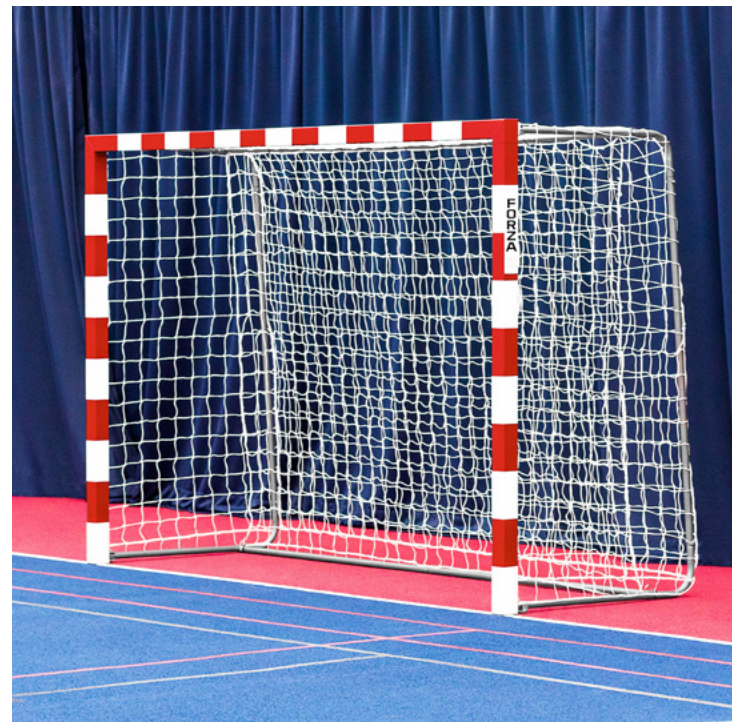

FOLDING COMPETITION ALU80 HANDBALL GOAL

WATCH ON
 YouTube

SIZES

- 3 x 2m

COLOURS

Find more products online www.networldsports.co.uk