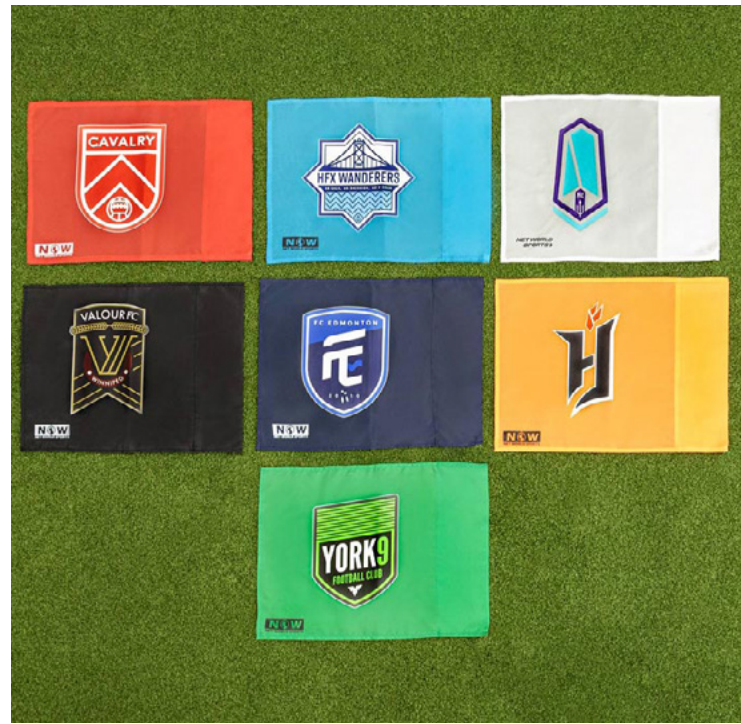

CORNER FLAGS & POLES

MODELS

1. UEFA Pro Corner Poles
2. UEFA Pro Corner Poles With Astro Base
3. Basic Corner Pole
4. Spring Loaded Corner Poles
5. Spring Loaded Corner Poles With Astro Base

CORNER FLAGS & POLES

MODELS

1. Corner Poles Bases
2. Corner Pole Bag
- 3-4. Corner Flags (Various Colours)
5. Custom Printed Flags