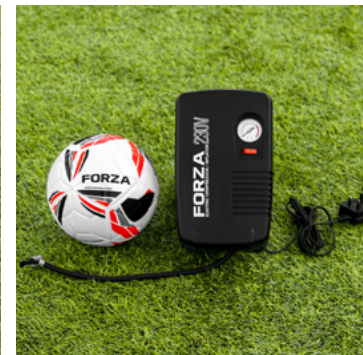

BALL BAGS

- FORZA Tube Ball Bag
- Premier Ball Bag (5 Colours)
- Football Carry Bag
- Jumbo Ball Bag

BOOT BAGS & HANGERS

- Team Boot Bag
- Boot Bag
- Football Carry Bag

KIT BAGS & BACKPACKS

1. XL Kit Bag (95L)
2. Goalkeeper Glove Bag (6L)
3. Sports Ball Backpack (24L)
4. Premium Ball Backpack (28L)
5. XXL Wheeled Kit Bag (115L)
6. Sports Ball Duffle Backpack (33L)
7. Everyday Backpack (28L)