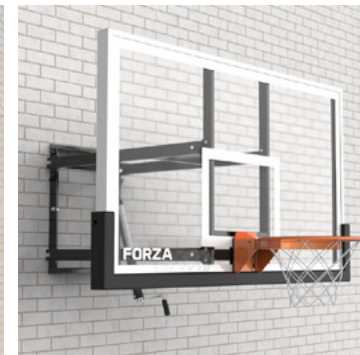

Find more products online www.networldsports.co.uk

WATCH ON
 YouTube

INGROUND BASKETBALL UNITS

MODELS

- Fixed Height Steel Basketball Unit (Glass Backboard)
- Adjustable Height Steel Basketball Unit (Glass Backboard)
- Alu80 Socketed Basketball Unit (Wooden Backboard)
- Adjustable Height Home Basketball Unit (Acrylic Backboard)

WALL MOUNTED UNITS & BACKBOARDS

WATCH ON
 YouTube

MODELS

- Wall Mounted Basketball Unit (Fixed Height)
- Fold To Wall Basketball Unit (Adjustable Height)
- Wall Mounted Glass Basketball Unit (Adjustable Height)
- Wall Mounted Polycarbonate Basketball Unit (Adjustable Height)
- Replacement Marine Plywood Backboards