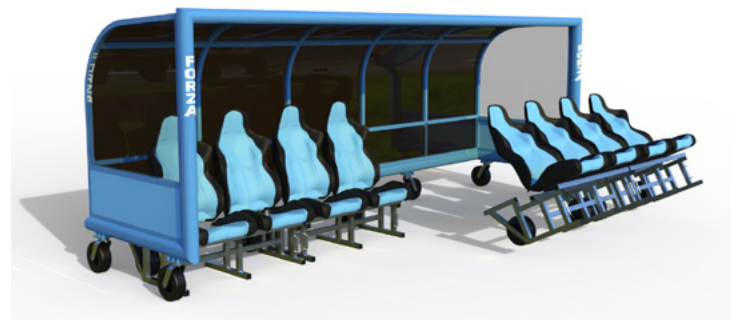

SINGLE TIER SIZES

- 9' (2.75m) | 4 Seats
- 17' (5.25m) | 8 Seats

PERSPEX

- Standard
- Tinted

SEAT TYPE

- Standard
- Bucket
- Luxury

SEAT COLOURS

Find more products online www.networldsports.co.uk