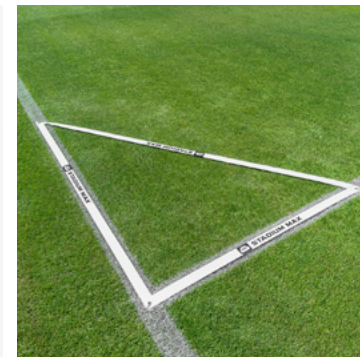

SEAT COLOURS

PORTABLE SHELTERS

WATCH ON
 YouTube

SIZES

- Shelter Only
- 4 Seat
- 8 Seat
- 12 Seat

OPTIONS

- Pro Seating
- Regular Seating

BLEACHERS

MODELS

1. UEFA Pro Corner Poles
2. UEFA Pro Corner Poles With Astro Base
3. Basic Corner Pole
4. Spring Loaded Corner Poles
5. Spring Loaded Corner Poles With Astro Base

CORNER FLAGS & POLES

MODELS

1. Corner Poles Bases
2. Corner Pole Bag
- 3-4. Corner Flags (Various Colours)
5. Custom Printed Flags