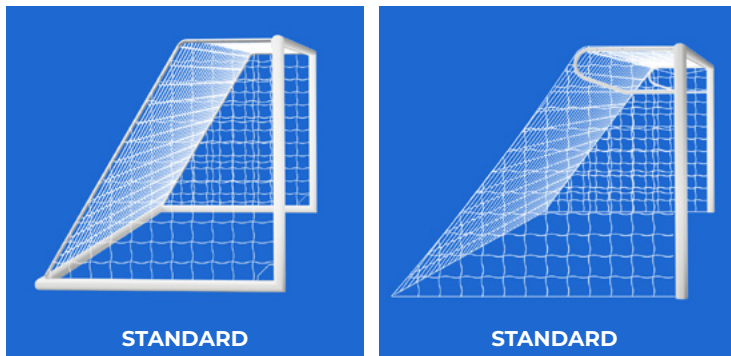

NETTING ACCESSORIES

1. Coloured Twist & Lock Clips
2. White Twist & lock Clips
3. Arrow Net Hooks For Steel Goals
4. Velcro Ties
5. Bungee Ties
6. White Net Clips
7. Net Carry Bag

REPLACEMENT NETS

NETTING STYLES

- 1-2. Standard
3. Straight Back
4. Box

THICKNESS

1. 2.5mm
2. 3mm
3. 5mm

SIZES AND COLOURS

Various Sizes and Colours in Stock. We Can Customise to any Size, Shape, and Colour.