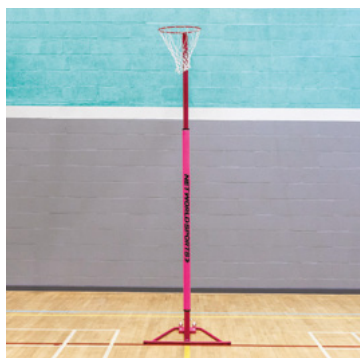

SCHOOLS GRADE STEEL50 NETBALL POSTS

WATCH ON
YouTube

MODELS

- Freestanding
- Socketed
- Post Protector To Fit 50mm Posts

COLOURS