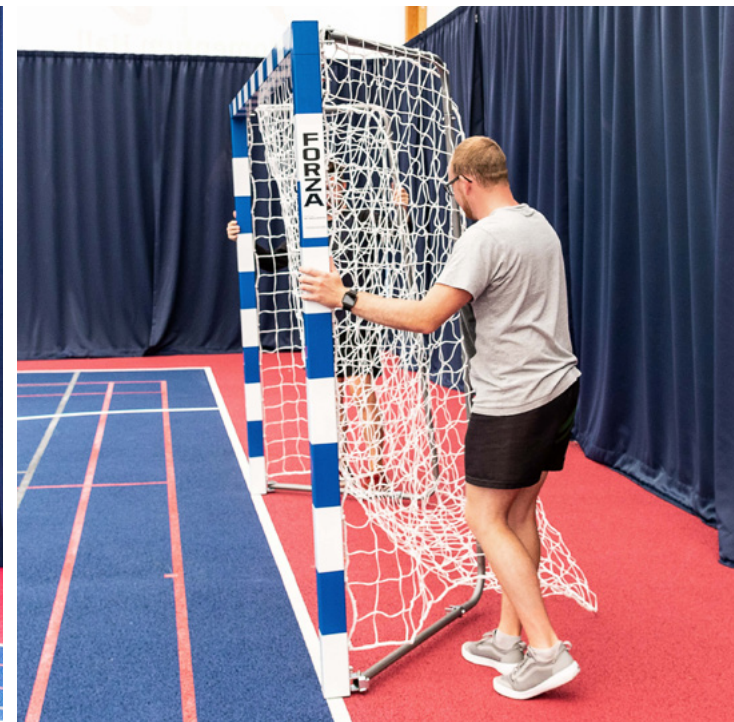

FOLDING COMPETITION ALU80 HANDBALL GOAL

WATCH ON
 YouTube

SIZES

- 3 x 2m

COLOURS

Find more products online www.networldsports.co.uk