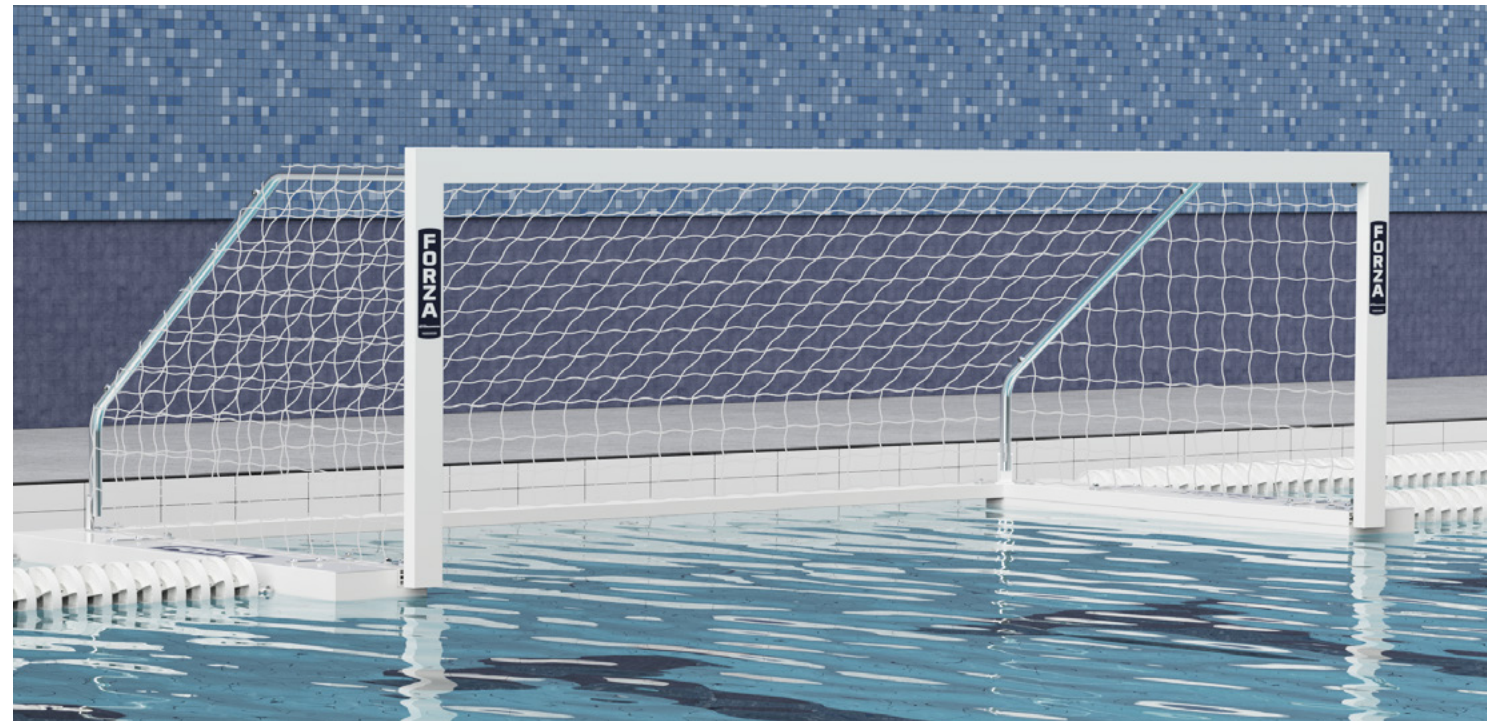

LACROSSE BALLS

1. World Match Lacrosse Ball

COLOURS

- **WATER POLO GOALS**

Find more at networldsports.co.uk

FINA FLOATING WATER POLO GOAL

WATCH ON

SIZE

• 3m x 0.9m (9ft 10.1in x 2ft 11.4in)

Find more products online www.networldsports.co.uk

PVC WATER POLO GOALS

SIZES

- 3m x 0.9m (9ft 10.1in x 2ft 11.4in)

PVC WATER POLO GOALS

SIZES

1. 3m x 0.9m (9ft 10.1in x 2ft 11.4in)
2. 2.15m x 0.75m (7ft x 2ft 5.5in)
3. 1.5m x 0.6m (4ft 11in x 2ft)