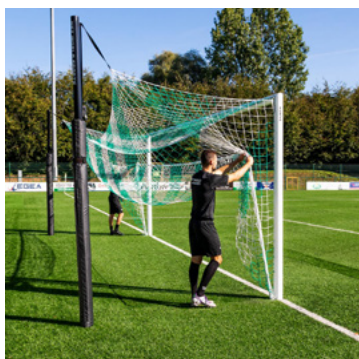

UEFA CLUB STADIUM GOAL

SIZE

• 24 x 8' (7.3 x 2.4m)

NET COLOURS