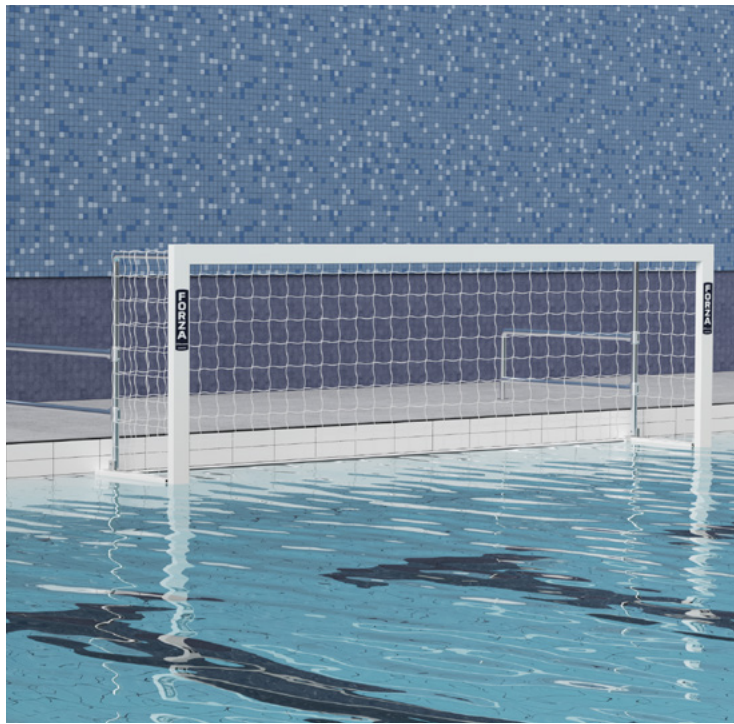

LACROSSE BALLS

1. World Match Lacrosse Ball

COLOURS

- **WATER POLO GOALS**

Find more at networldsports.co.uk

FINA FLOATING WATER POLO GOAL

WATCH ON

SIZE

• 3m x 0.9m (9ft 10.1in x 2ft 11.4in)

Find more products online www.networldsports.co.uk

PVC WATER POLO GOALS

SIZES

- 3m x 0.9m (9ft 10.1in x 2ft 11.4in)

PVC WATER POLO GOALS

SIZES

1. 3m x 0.9m (9ft 10.1in x 2ft 11.4in)
2. 2.15m x 0.75m (7ft x 2ft 5.5in)
3. 1.5m x 0.6m (4ft 11in x 2ft)