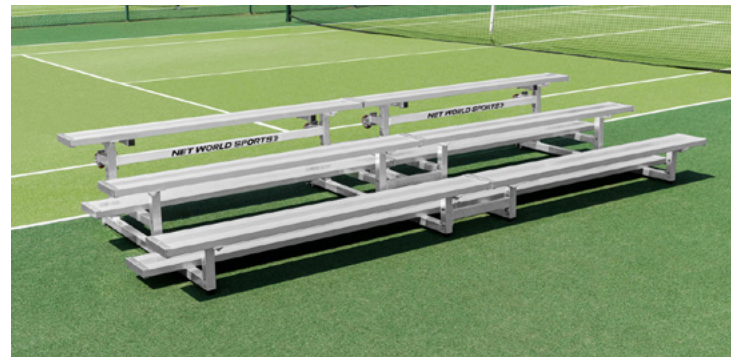

WHEELAWAY & SIN BIN BENCHES

SIZES

- 3.3' (1m) | 2 Seats
- 5' (1.5m) | 4 Seats
- 6.7' (2m) | 4 Seats
- 10' (3m) | 6 Seats

SEAT COLOURS

CUSTOM SEATING

MODELS

- Plastic Shelter & Stadium Seats
- Plastic Bucket Seat
- Luxury Seating
- Customised Seats

SEAT COLOURS

PORTABLE SHELTERS

WATCH ON
 YouTube

SIZES

- Shelter Only
- 4 Seat
- 8 Seat
- 12 Seat

OPTIONS

- Pro Seating
- Regular Seating

BLEACHERS