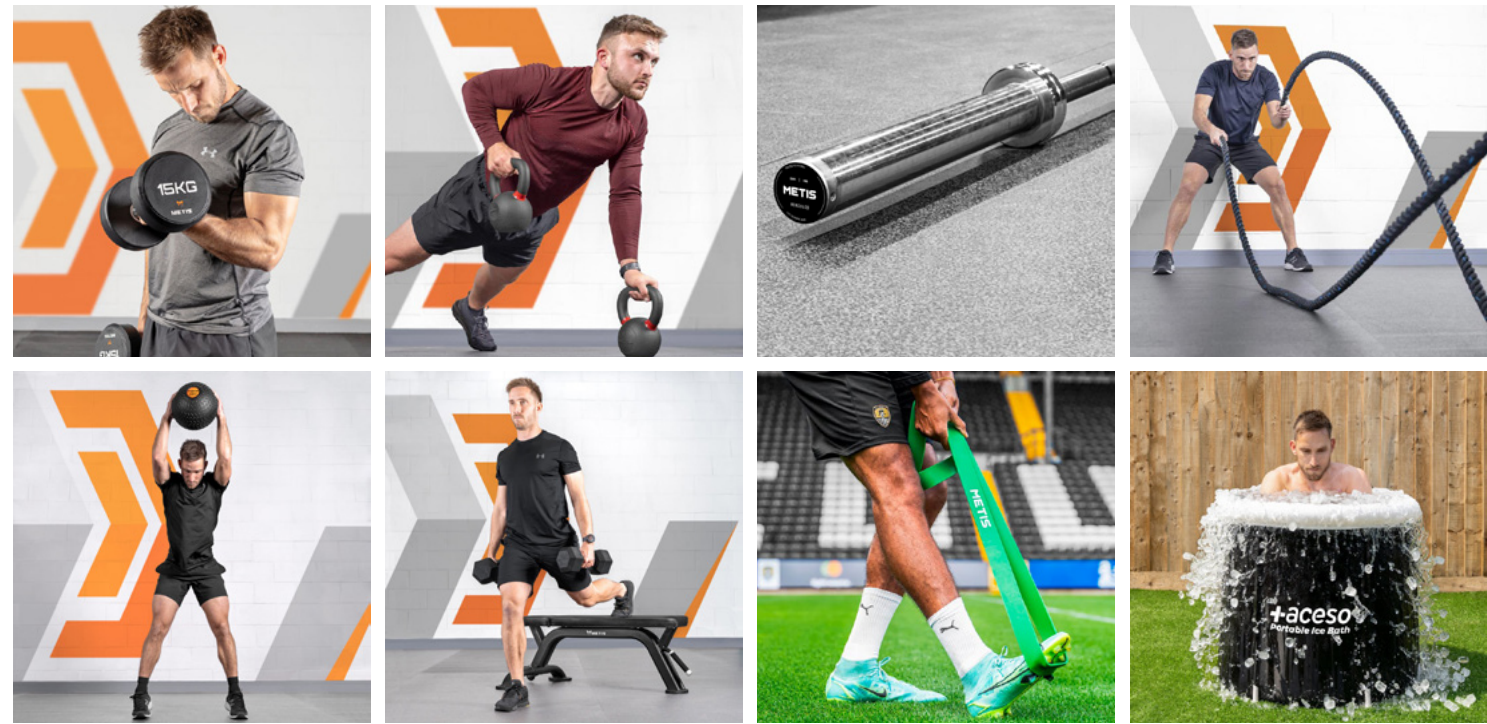

GYM EQUIPMENT

1. Pro Dumbbells
2. Kettlebells
3. Barbells
4. Ropes
5. Slam Balls
6. Benches
7. Resistance Bands
8. Ice Bath
9. And so much more

Find more products online www.networldsports.co.uk