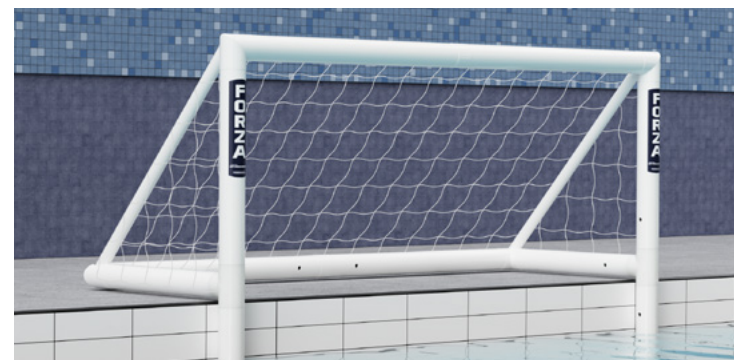

LACROSSE BALLS

1. World Match Lacrosse Ball

COLOURS

- **WATER POLO GOALS**

Find more at networldsports.co.uk

FINA FLOATING WATER POLO GOAL

WATCH ON

SIZE

• 3m x 0.9m (9ft 10.1in x 2ft 11.4in)

Find more products online www.networldsports.co.uk

PVC WATER POLO GOALS

SIZES

- 3m x 0.9m (9ft 10.1in x 2ft 11.4in)

PVC WATER POLO GOALS

SIZES

1. 3m x 0.9m (9ft 10.1in x 2ft 11.4in)
2. 2.15m x 0.75m (7ft x 2ft 5.5in)
3. 1.5m x 0.6m (4ft 11in x 2ft)